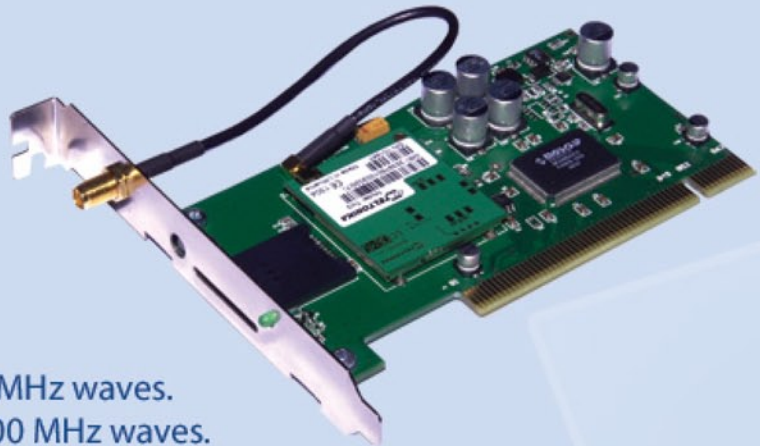

Use VoIP feature!

Teltonika ModemPCI/G10 provides global wireless access to the Internet and e-mail and on GPRS (General Packet Radio Service) capable GSM networks. With download speeds up to 80 kbps and upload 20 kbps, you will have an access to wireless connectivity similar to DSL or cable modems. With the help of this device, you are able to log on to the Internet anywhere and everywhere.

Teltonika ModemPCI/G10 connects to the PC through PCI interface, which is very speedy and convenient. The modem takes the DC power directly from the PCI interface, so no charging device or external AC/DC adapter is required.

MAIN FEATURES:

The data type and data transfer speed depends on the service provided by your GSM operator. ModemPCI G10 supports the following data-bearers:

CSD

- Up to 9.6 kbps

GPRS

- Quad Band GPRS modem
850/900/1800/1900 Mhz.
- Capacity class 4 (2W) 850/900 MHz waves.
- Capacity class 1 (1W) 1800/1900 MHz waves.
- GPRS class 10.
- GPRS CS1 – CS4.

Teltonika ModemPCI/G10

Terminal Equipment Interfaces

- PCI – UART bridge speed 1Mbps.
- AT interface with standard modem emulation.
- Operating Systems supported: Windows 2000/XP/XP Pro/Linux.

Features on demand