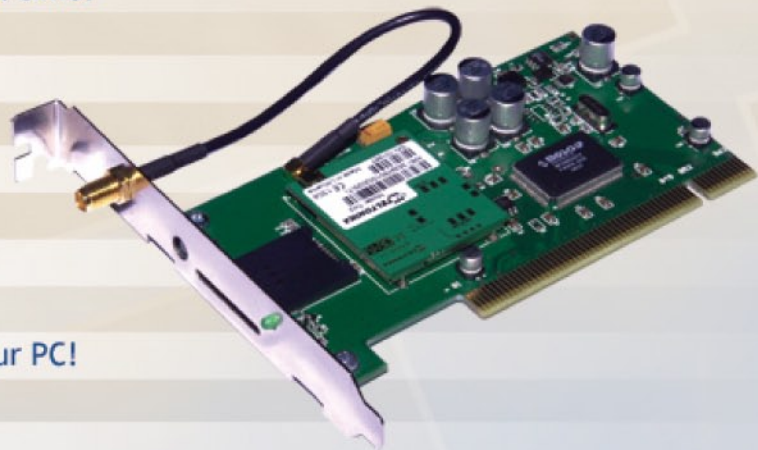

Teltonika ModemPCI/G10

Good speed for reasonable price.

Connect your PC to the internet without telephone line.

Manage your business in real-time!

Send and receive e-mails!

Browse WEB database!

Access VPN!

Send SMS messages from your PC!

Use VoIP feature!

Teltonika ModemPCI/G10 provides global wireless access to the Internet and e-mail and on GPRS (General Packet Radio Service) capable GSM networks. With download speeds up to 80 kbps and upload 20 kbps, you will have an access to wireless connectivity similar to DSL or cable modems. With the help of this device, you are able to log on to the Internet anywhere and everywhere.

Teltonika ModemPCI/G10 connects to the PC through PCI interface, which is very speedy and convenient. The modem takes the DC power directly from the PCI interface, so no charging device or external AC/DC adapter is required.